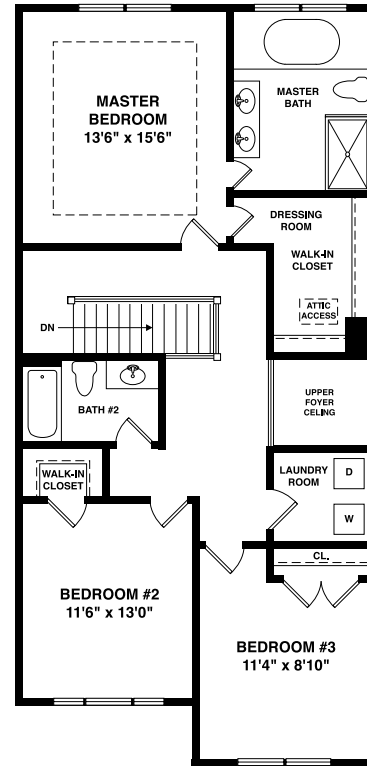

# MAGNOLIA

2,116 Sq. Ft.  
3 Bedroom - 2 Bath

First Floor

Second Floor

Basement