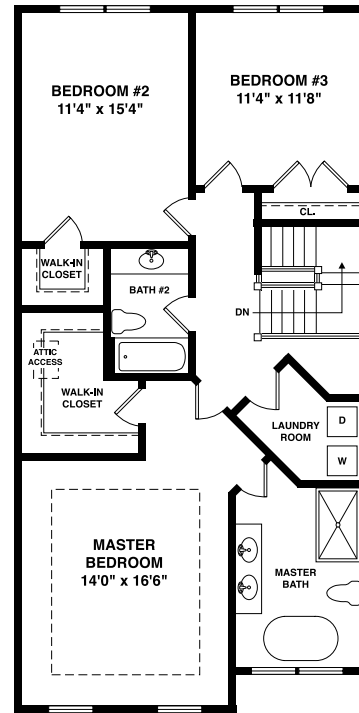

CEDAR

2,211 Sq. Ft.
3 Bedroom - 2.5 Bath

First Floor

Second Floor

Basement